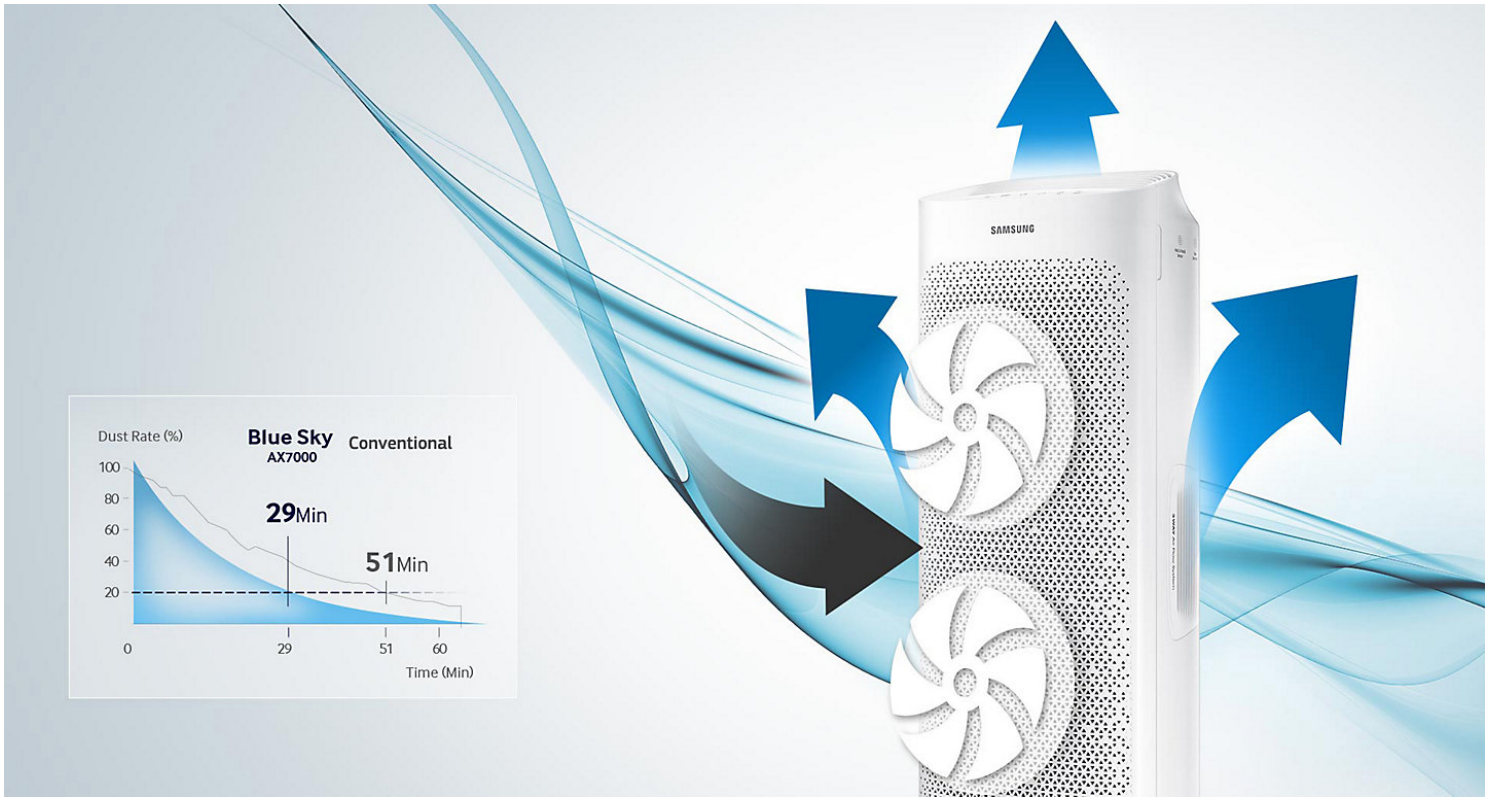

Net Weight(kg)

360 x 1,05...

Net Dimension (WxHxD, mm*mm*mm)

Pure air, fast and wide

A Front Air Inflow easily draws in air and Dual Power Fans with 4 step filtration systems which powerfully purify and distribute clean air with its 3 Way Air Flow. So it purifies large living rooms faster.*

* Tested on AX70J7000WT/SC. Compared with Samsung conventional model AC-505CMAGA. Performance may vary depending on the actual usage environment. ** 773 CADR m³/h based on testing by China household appliances detection

Air Quality? Check it now!

The Air Purity Display lets you see the pollution drop before your eyes! 3 sensors give an exact numeric measurement of the PM2.5 and PM10 levels, and various colour lights visually show them and the harmful gas level.